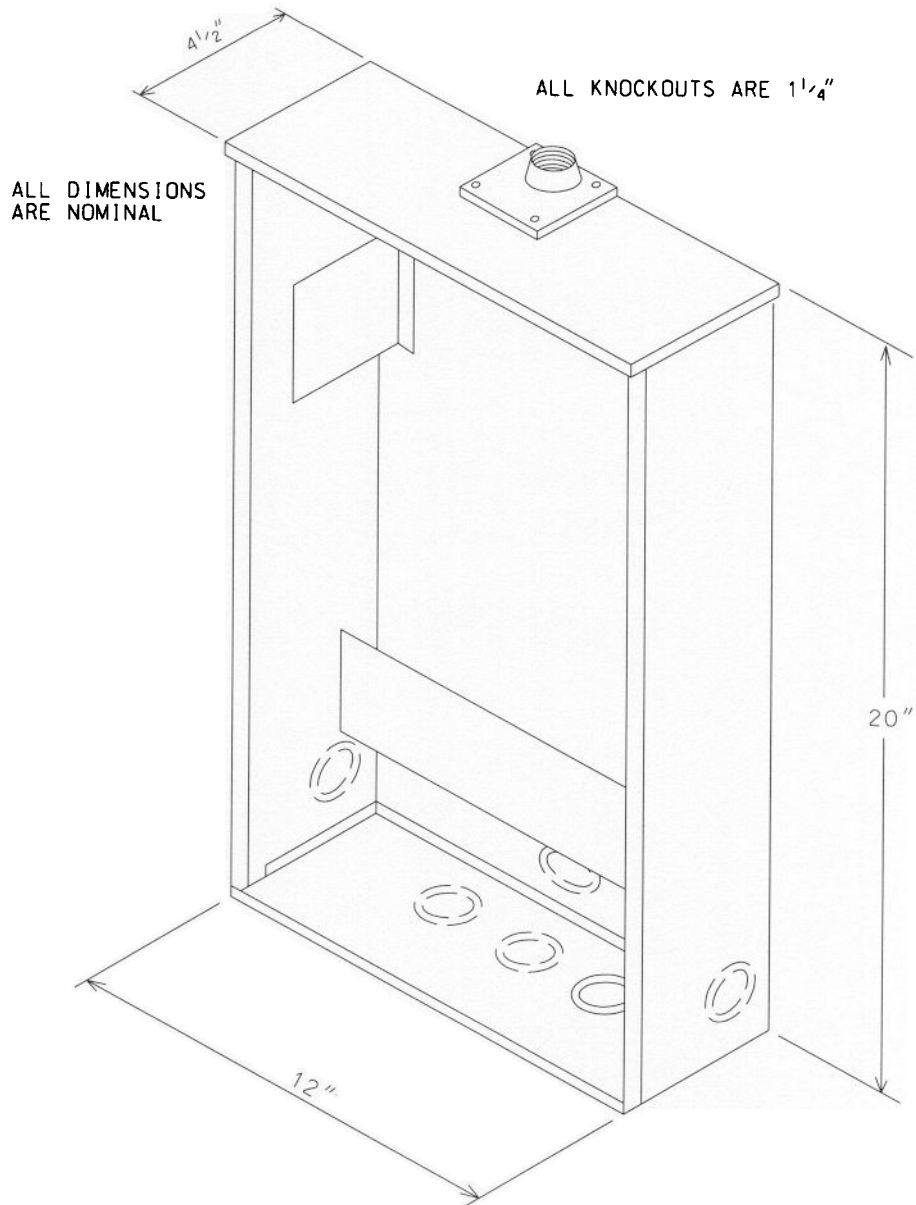

TRANSFORMER RATED METER BASE WITH TEST SWITCH COMPARTMENT

COOPERATIVE WILL:
FURNISH C/T, INSTALL METER AND
METER WIRING.

MEMBER WILL:
FURNISH AND INSTALL ENCLOSURE AND
ALL OTHER REQUIRED MATERIALS
FURNISH & INSTALL METER BASE
AND C/T, AS DIRECTED BY COOPERATIVE