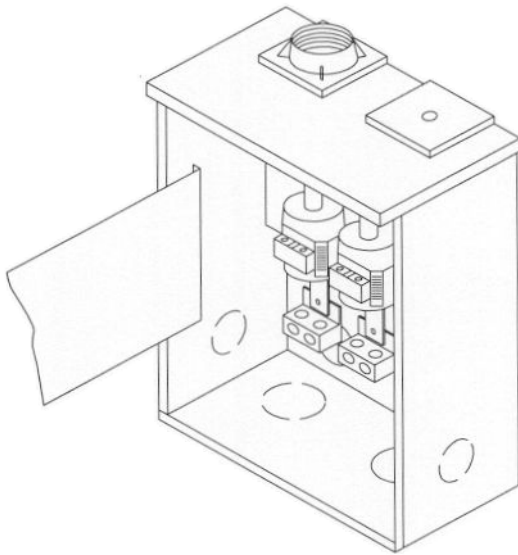

TRANSOCKET (RATING FACTOR 3.0)

NORMAL HUB SIZES
3", 3 1/2", 4"

ALL DIMENSIONS
ARE NOMINAL

KNOCKOUTS THRU 3 1/2"

UNITS: 300 AMPERE 120/240 VOLT 4W DELTA
300 AMPERE 120/240 VOLT 4W WYE
MAXIMUM WIRE SIZE PARALLEL 350MCM