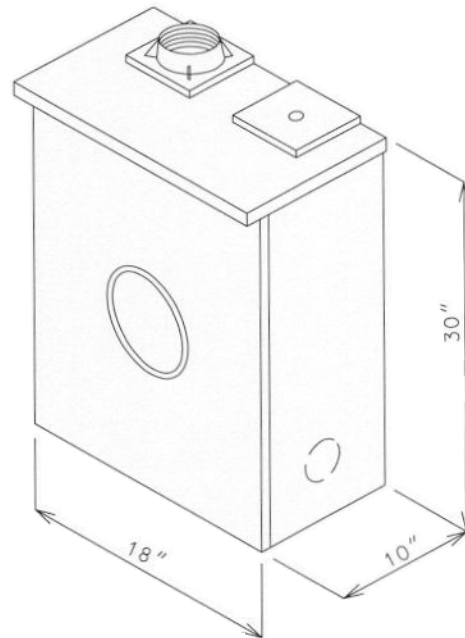

TRANSOCKET (RATING FACTOR 3.0)

NORMAL HUB SIZES
3", 3 1/2", 4"

ALL DIMENSIONS
ARE NOMINAL

KNOCKOUTS THRU 3 1/2"

UNITS: 300 AMPERE 120/240 VOLT 4W DELTA
300 AMPERE 120/240 VOLT 4W WYE
MAXIMUM WIRE SIZE PARALLEL 350MCM